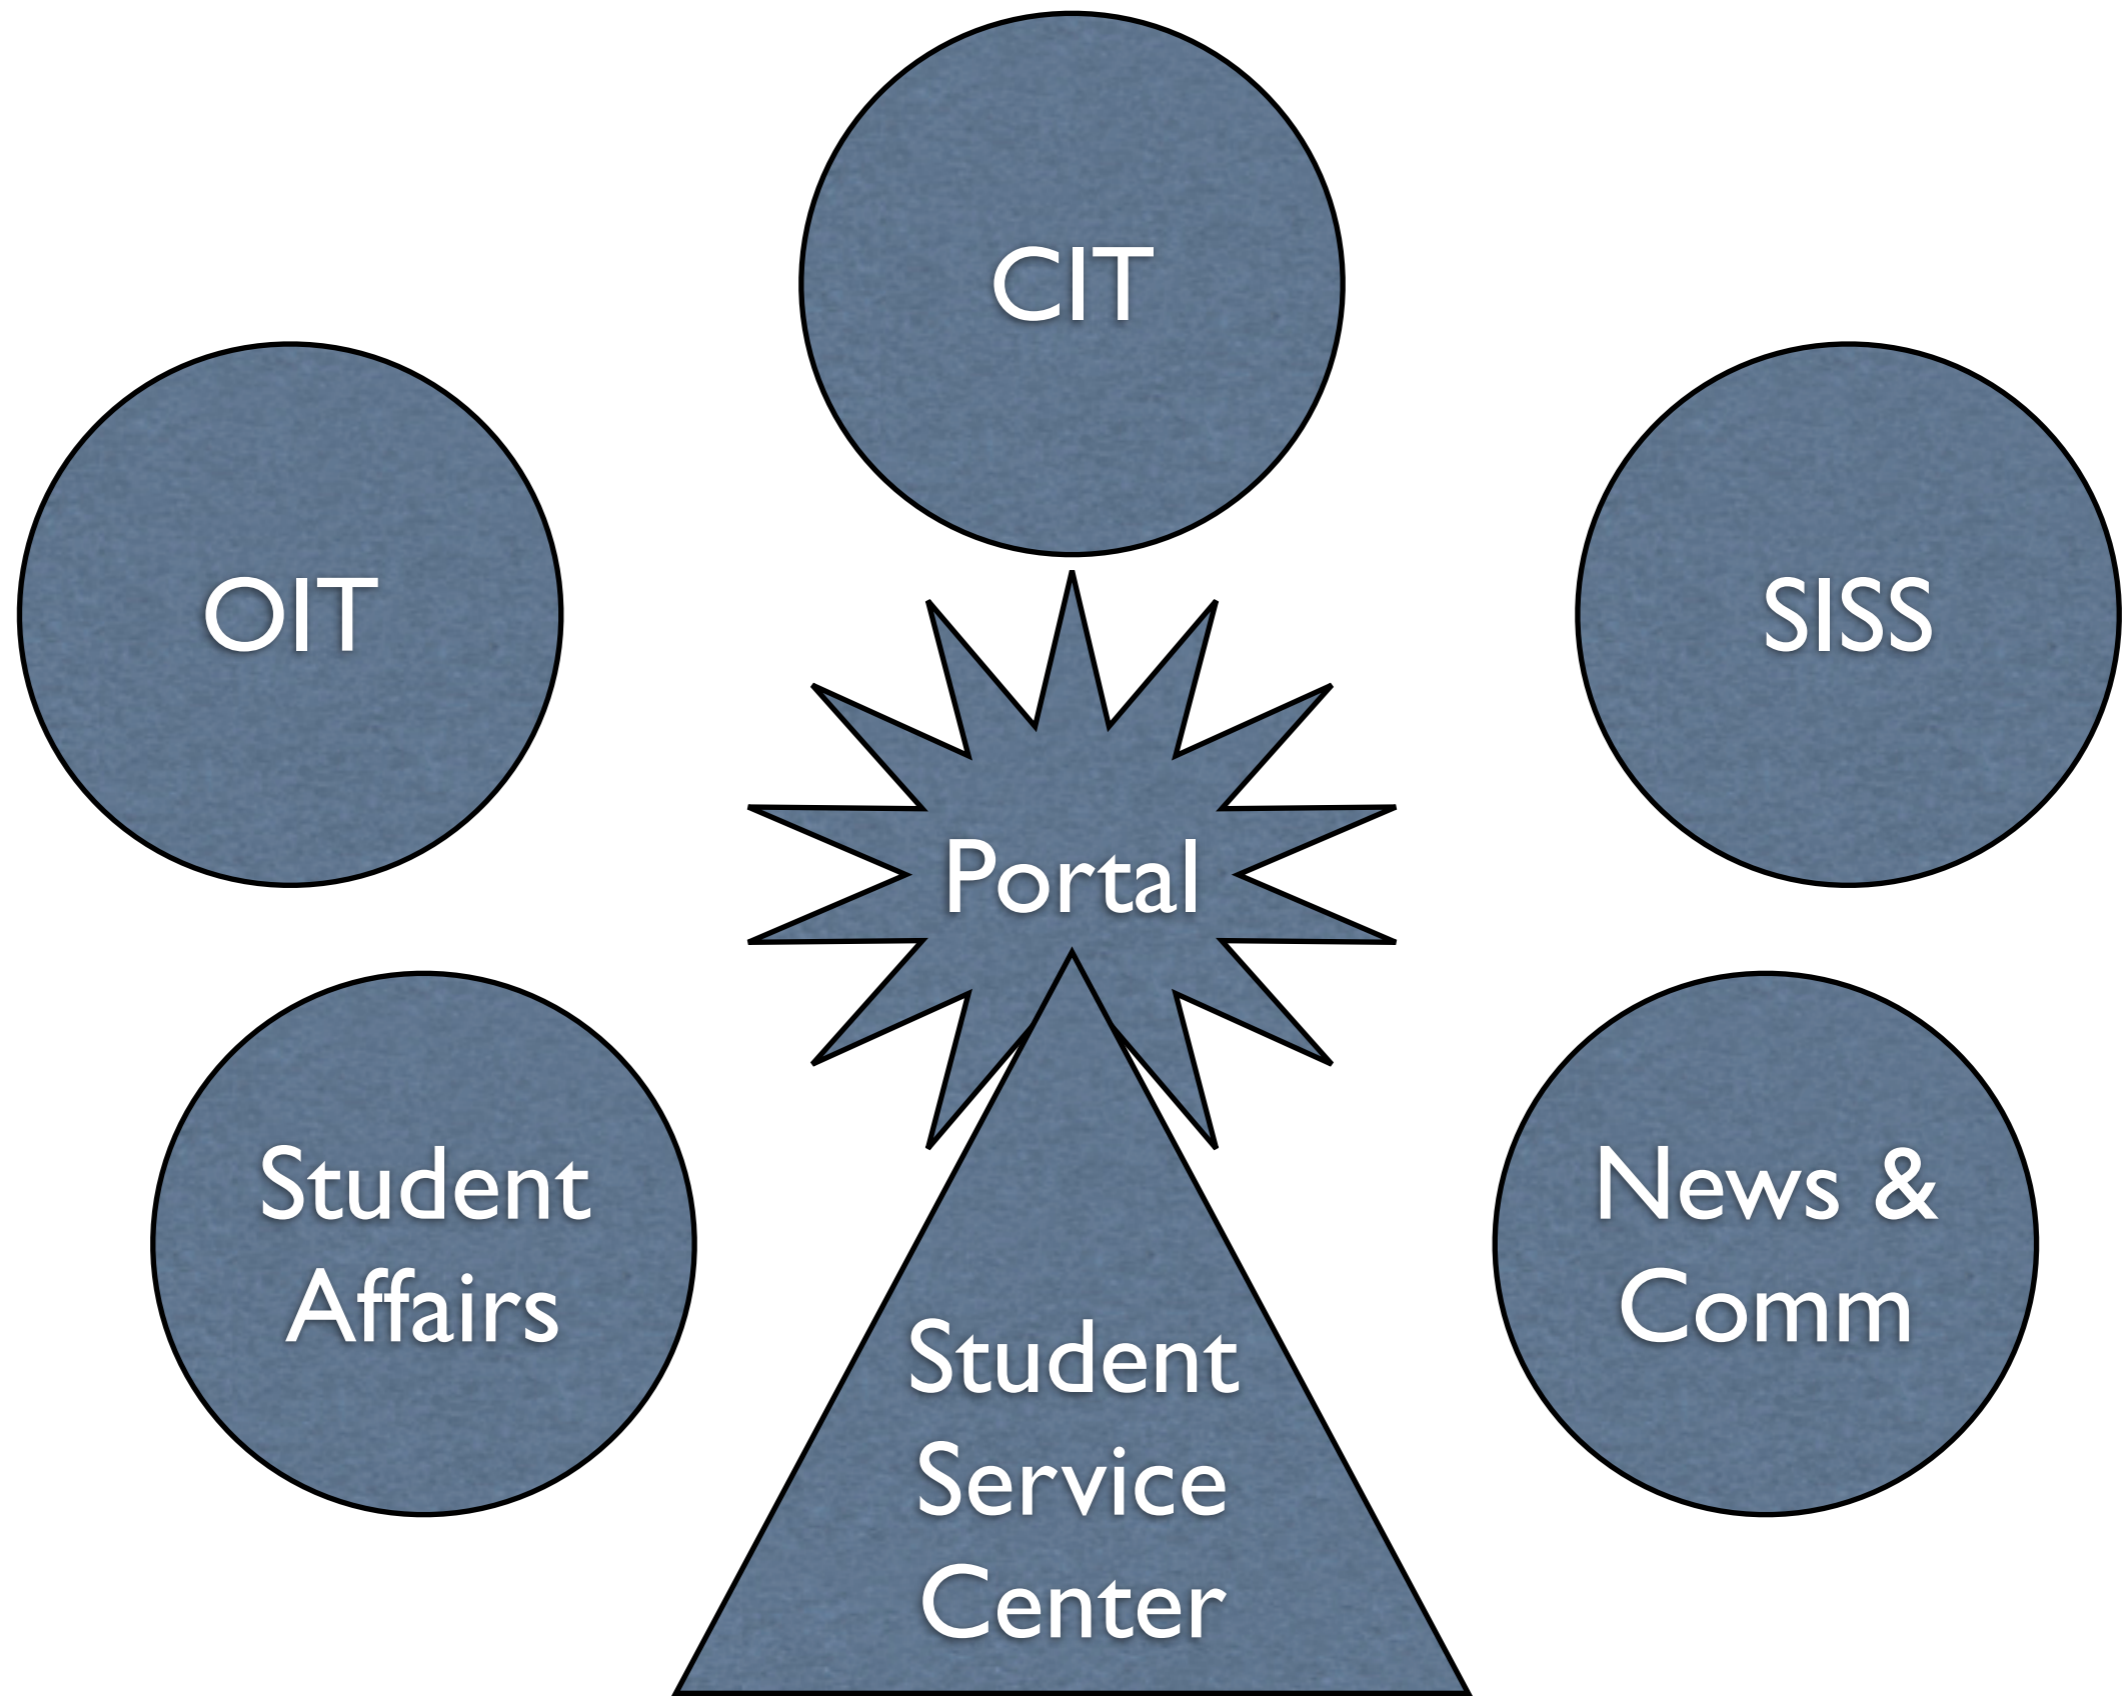

Administrative Structure