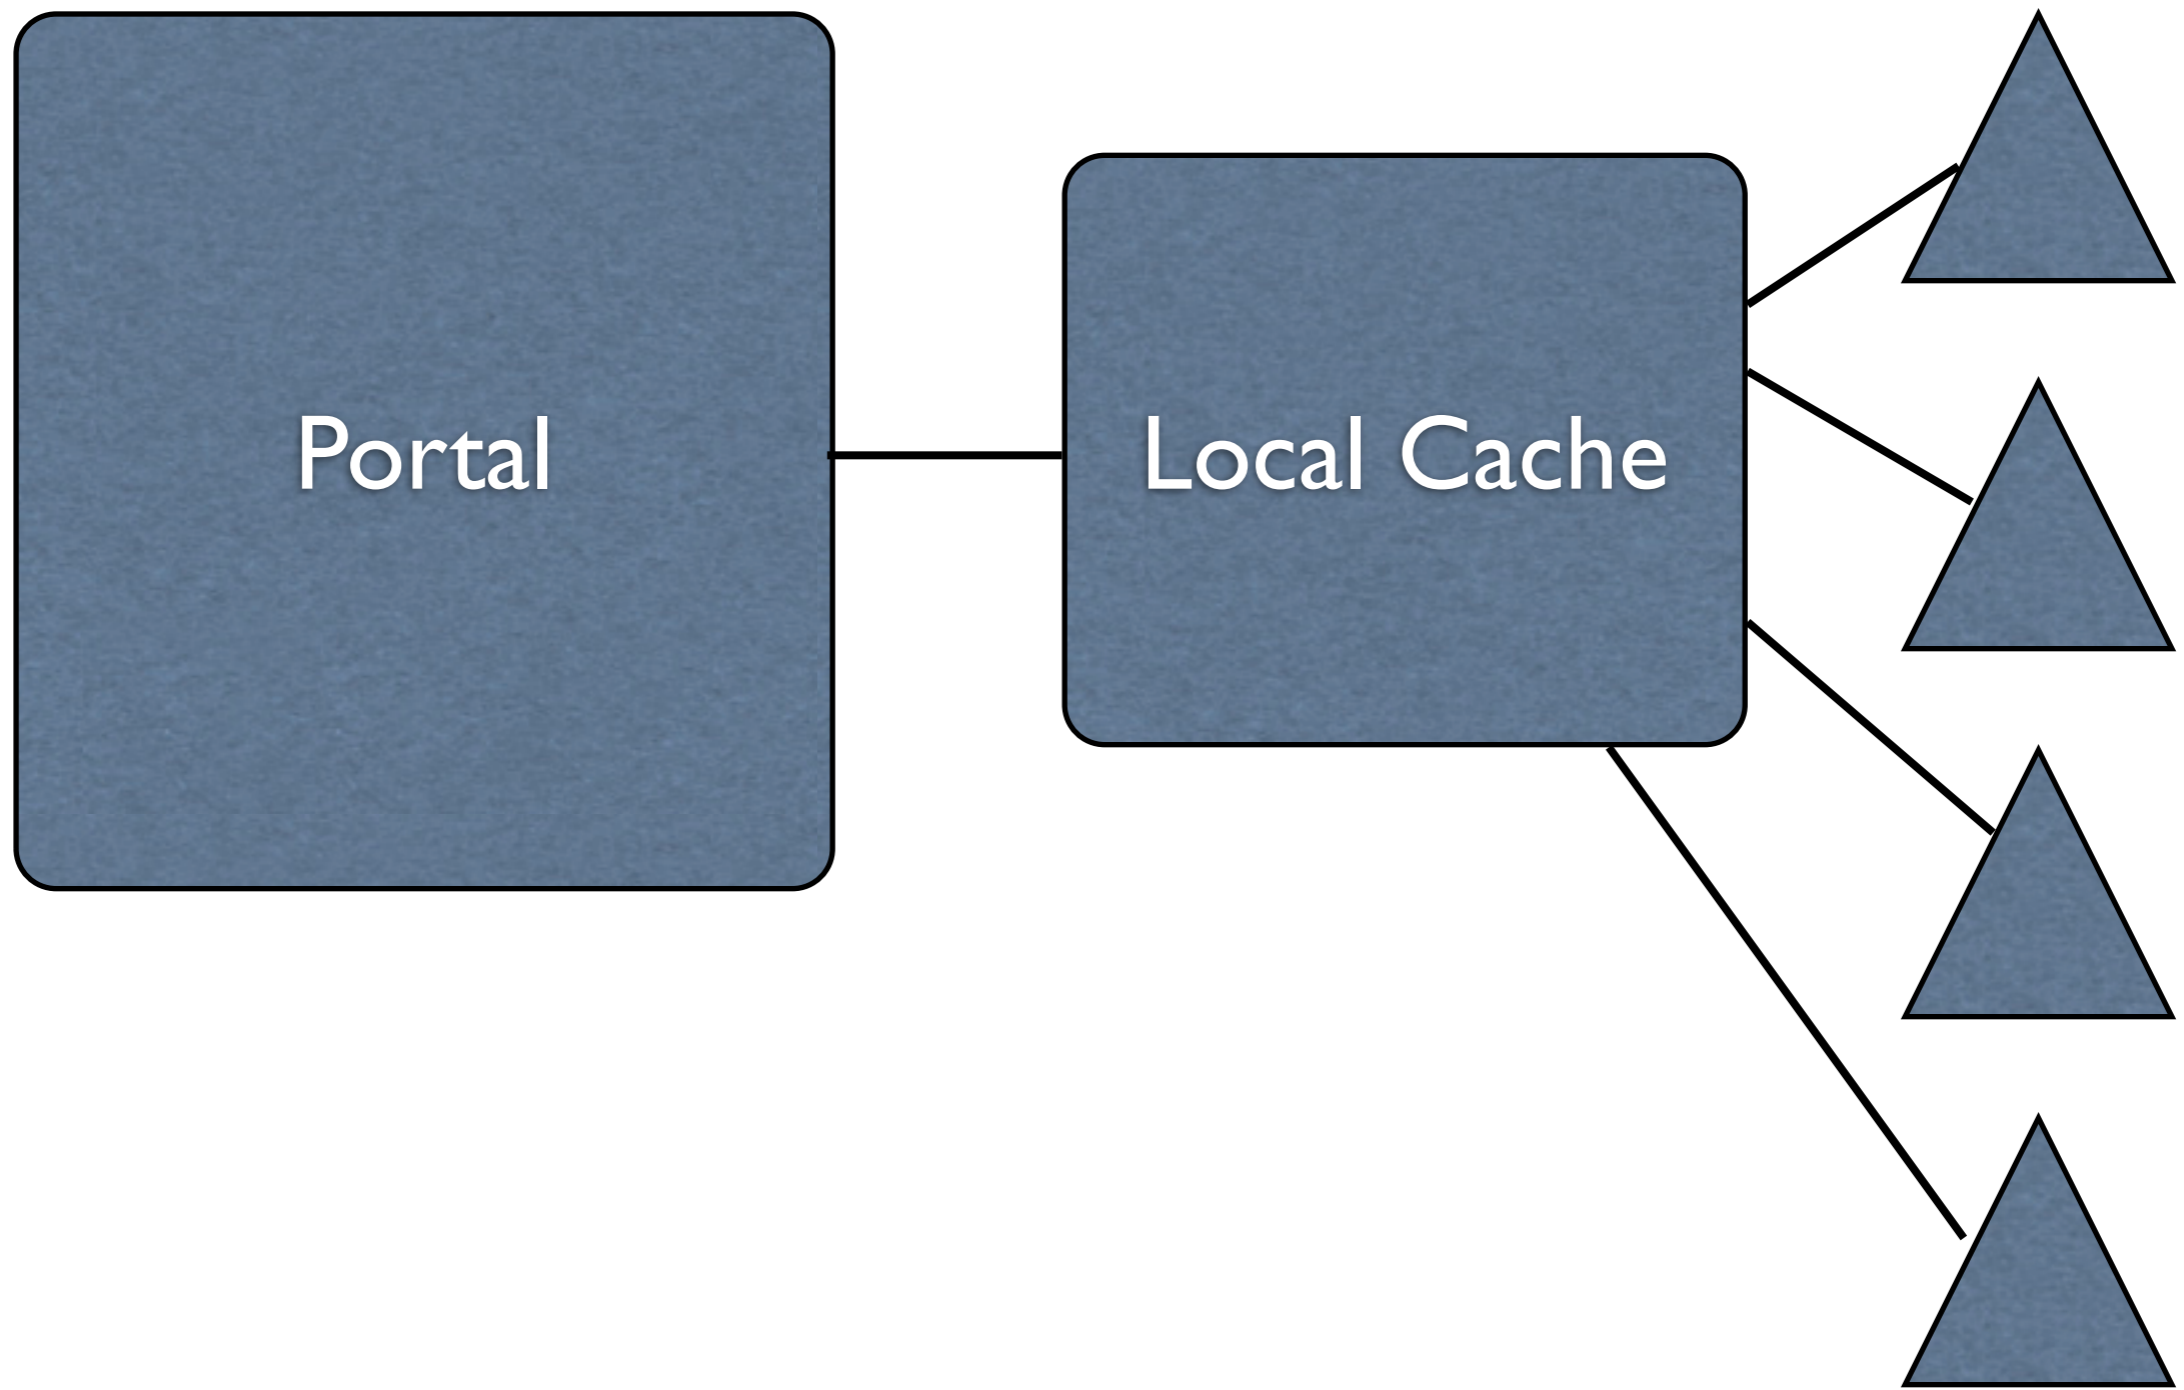

Efficiency