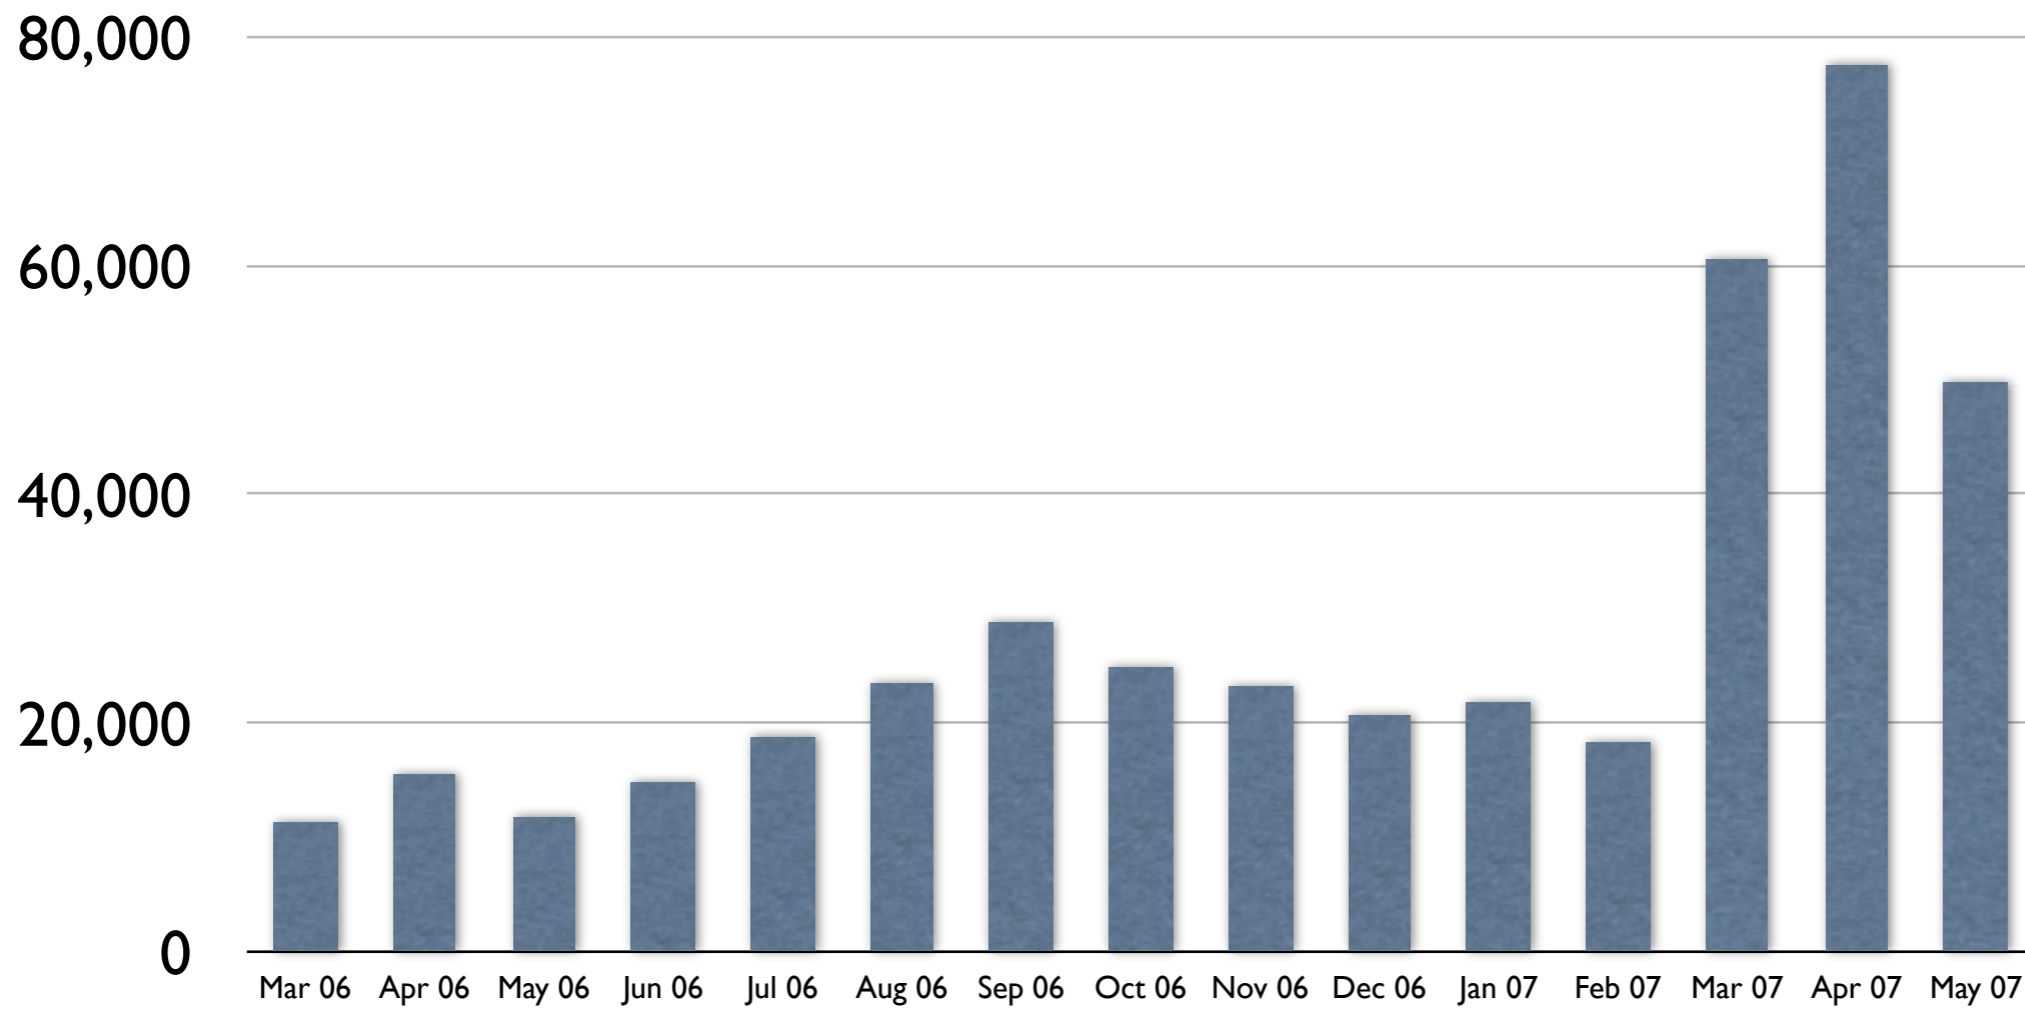

Total Logins